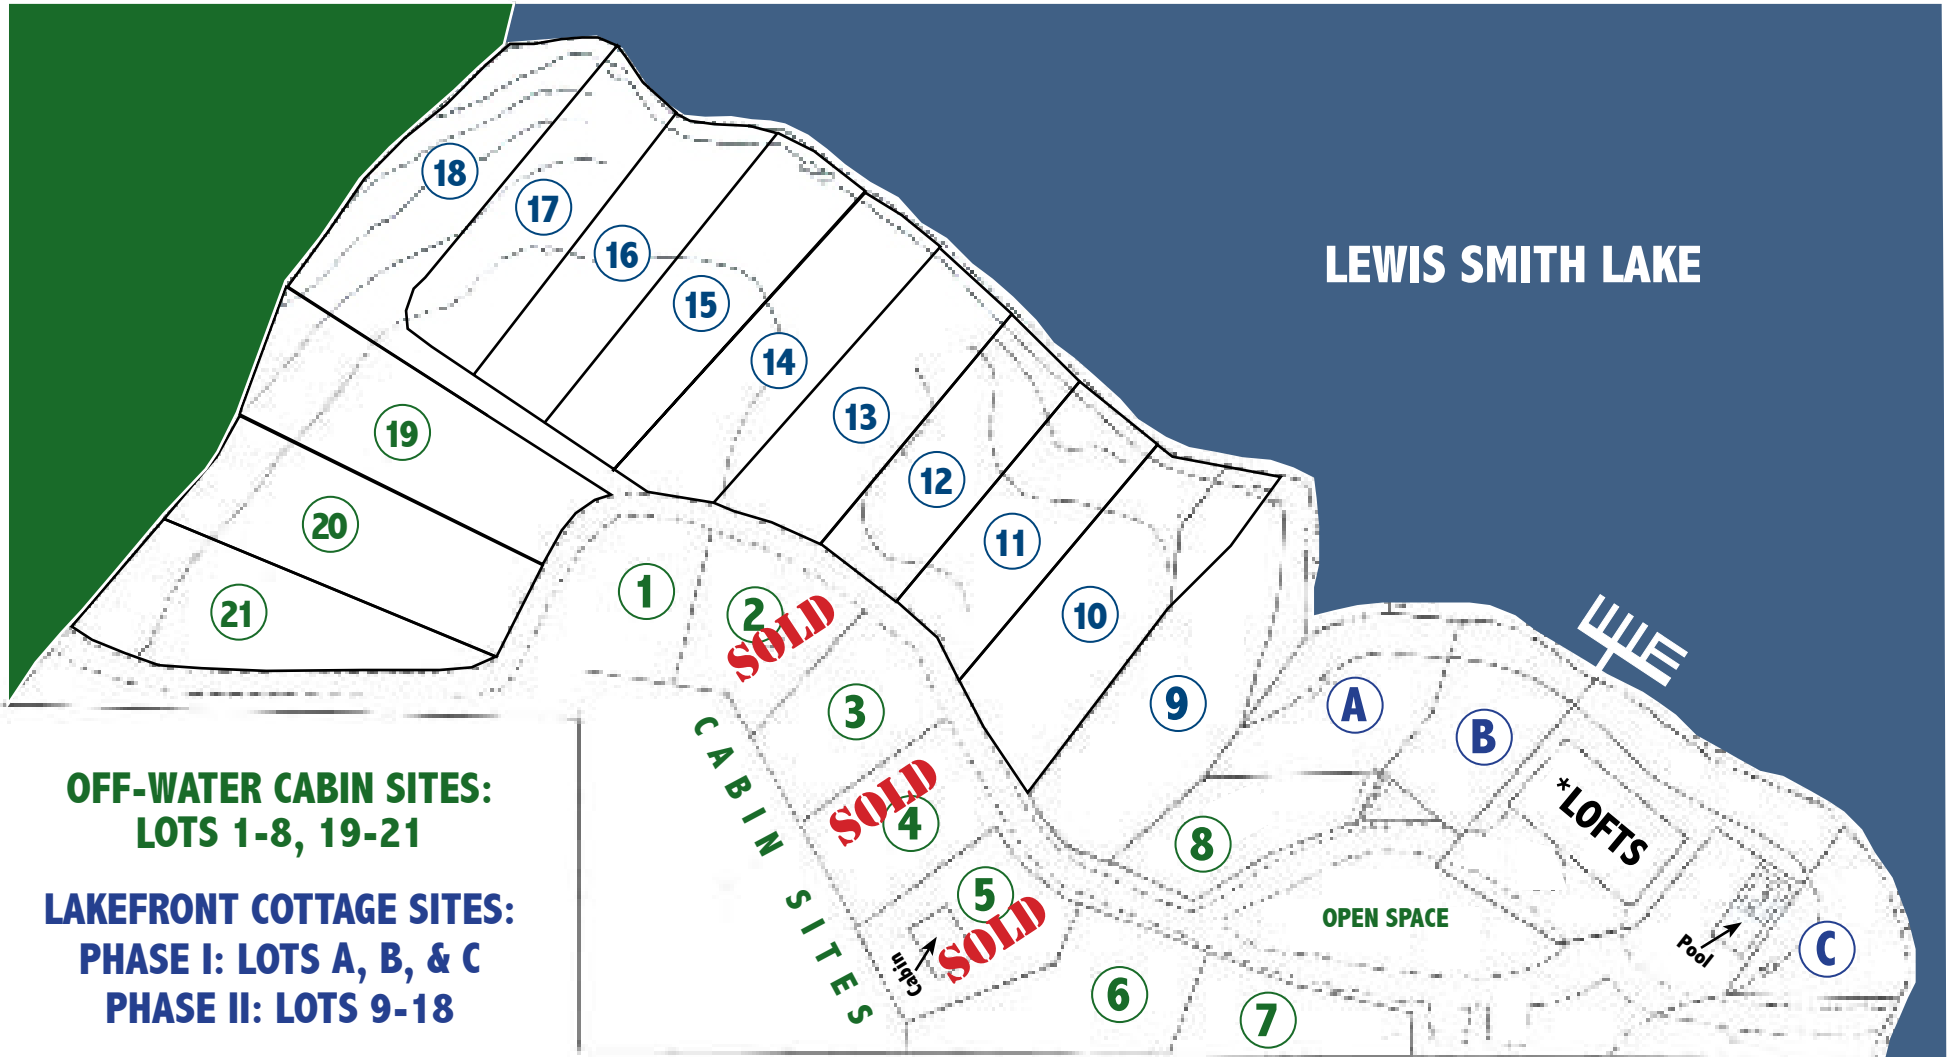

Lakewoods

ON ROCK CREEK

SITE PLAN

OFF-WATER CABIN SITES:
LOTS 1-8, 19-21

LAKEFRONT COTTAGE SITES:
PHASE I: LOTS A, B, & C
PHASE II: LOTS 9-18

***LAKEFRONT LOFTS**

LakewoodsOnRockCreek.com

PROVIDENCE
REAL ESTATE

PROVIDENCERE.COM

CALL 205.705.1370

This site plan is conceptual, and WaterField Ventures, LLC reserves the right to modify this map without notice. Need not be built. This is not a survey.